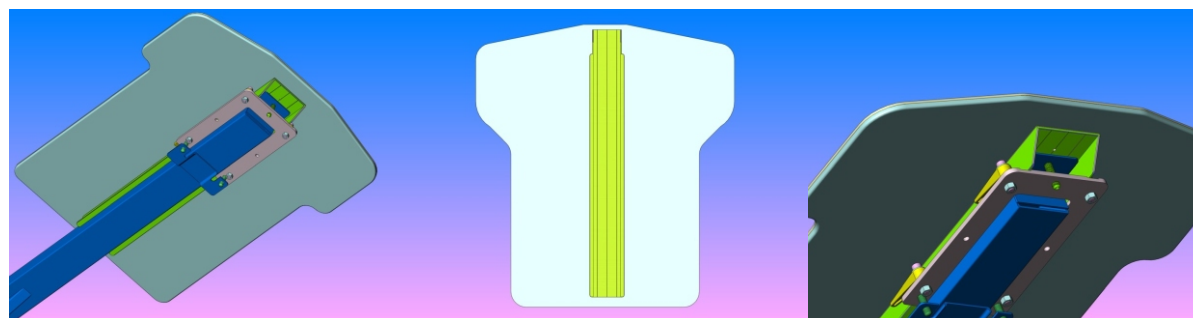

Double Half Wing Packages - 22" Length	1	4	6	8	10	12	14	16	18
16", 18", 20", 22"	$ 890.75	$ 3,563.00	$ 5,344.50	$7,126.00	$ 8,907.50	$ 10,689.00	$ 12,470.50	$ 14,252.00	$ 16,033.50
Double Half Wing Packages - 30" Length	1	4	6	8	10	12	14	16	18
16", 18", 20", 22"	$1,015.00	$ 4,060.00	$ 6,090.00	$8,120.00	$10,150.00	$ 12,180.00	$ 14,210.00	$ 16,240.00	$ 18,270.00

Many All-Over-Print designs can be accomplished using our Double Half Wing Pallets. These pallets are size sensitive, but provide coverage availability across most of both sleeves of a shirt.